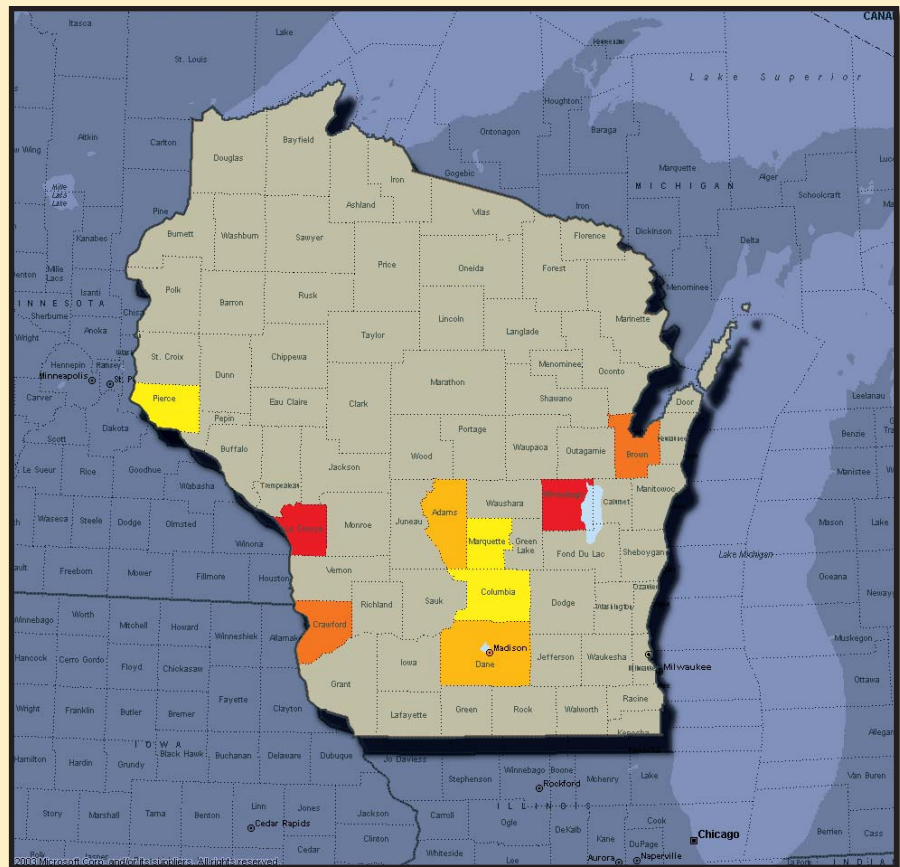

TOURNAMENT PARTICIPATION

During the past three decades, over 700,000 anglers have participated in FLW Outdoors events nationwide! More than 60,000 people have fished our events in 2006 alone. In addition to the anglers, FLW Outdoors tournaments attract their friends and family-members. These high-profile events also attract media representatives, sponsor representatives, and countless spectators!

WISCONSIN

1848

WISCONSIN

*Since 1986,
more than 17,000 people
have fished our Wisconsin
bass and walleye events.*

*The table below shows
the number of anglers
per county.*

<u>COUNTY</u>	<u>ANGLERS</u>	<u>COUNTY</u>	<u>ANGLERS</u>
Adams	514	La Crosse	5,987
Brown	1,397	Marquette	144
Columbia	163	Pierce	140
Crawford	3,654	<u>Winnebago</u>	<u>4,716</u>
Dane	440	<u>TOTAL</u>	<u>17,155</u>

AMERICA'S LARGEST AND MOST PRESTIGIOUS FISHING TOURNAMENTS
 NAMED AFTER THE LEGENDARY FOUNDER OF RANGER BOATS, FORREST L. WOOD, FLW OUTDOORS
 HAS ADMINISTERED OVER 3,500 TOURNAMENTS THROUGHOUT THE NATION SINCE 1979.

WISCONSIN

1848

WISCONSIN

*Since 1986,
the state of Wisconsin
has benefited from nearly
\$84 million in economic
impact from our events.*

*The table below shows
the total economic impact
to each county.*

<u>COUNTY</u>	<u>IMPACT</u>	<u>COUNTY</u>	<u>IMPACT</u>
Adams	\$1,431,971	La Crosse	\$ 34,114,266
Brown	\$11,250,842	Marquette	\$677,668
Columbia	\$1,001,278	Pierce	\$478,920
Crawford	\$15,150,187	Winnebago	\$18,020,528
Dane	\$1,610,222	TOTAL	\$83,735,882