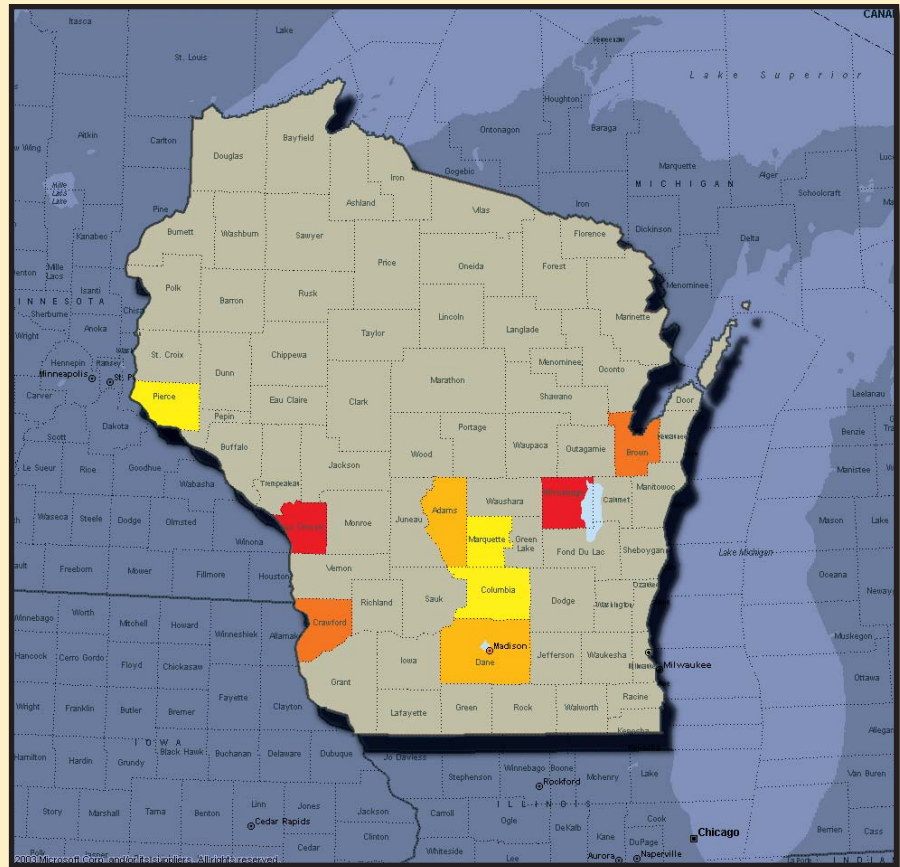

Since its inception, FLW Outdoors has produced more than 3,500 tournaments nationwide. In 2006 alone, we will produce 249 tournaments in 31 states. Those 249 events will generate an estimated \$388 million in economic impact. With that kind of track record, it's easy to see why communities want FLW Outdoors to come back every year!

WISCONSIN

1848

WISCONSIN

*Since 1986,
the state of Wisconsin
has benefited from nearly
\$84 million in economic
impact from our events.*

*The table below shows
the total economic impact
to each county.*

<u>COUNTY</u>	<u>IMPACT</u>	<u>COUNTY</u>	<u>IMPACT</u>
Adams	\$1,431,971	La Crosse	\$ 34,114,266
Brown	\$11,250,842	Marquette	\$677,668
Columbia	\$1,001,278	Pierce	\$478,920
Crawford	\$15,150,187	Winnebago	\$18,020,528
Dane	\$1,610,222	TOTAL	\$83,735,882

AMERICA'S LARGEST AND MOST PRESTIGIOUS FISHING TOURNAMENTS

NAMED AFTER THE LEGENDARY FOUNDER OF RANGER BOATS, FORREST L. WOOD, FLW OUTDOORS HAS ADMINISTERED OVER 3,500 TOURNAMENTS THROUGHOUT THE NATION SINCE 1979.

3 INCREDIBLE DECADES!

FLW OUTDOORS IN WISCONSIN

During the past three decades, FLW Outdoors has produced 93 fishing tournaments in the State of Wisconsin. Over the years, these tournaments have attracted over 17,000 anglers to fisheries throughout the entire state.